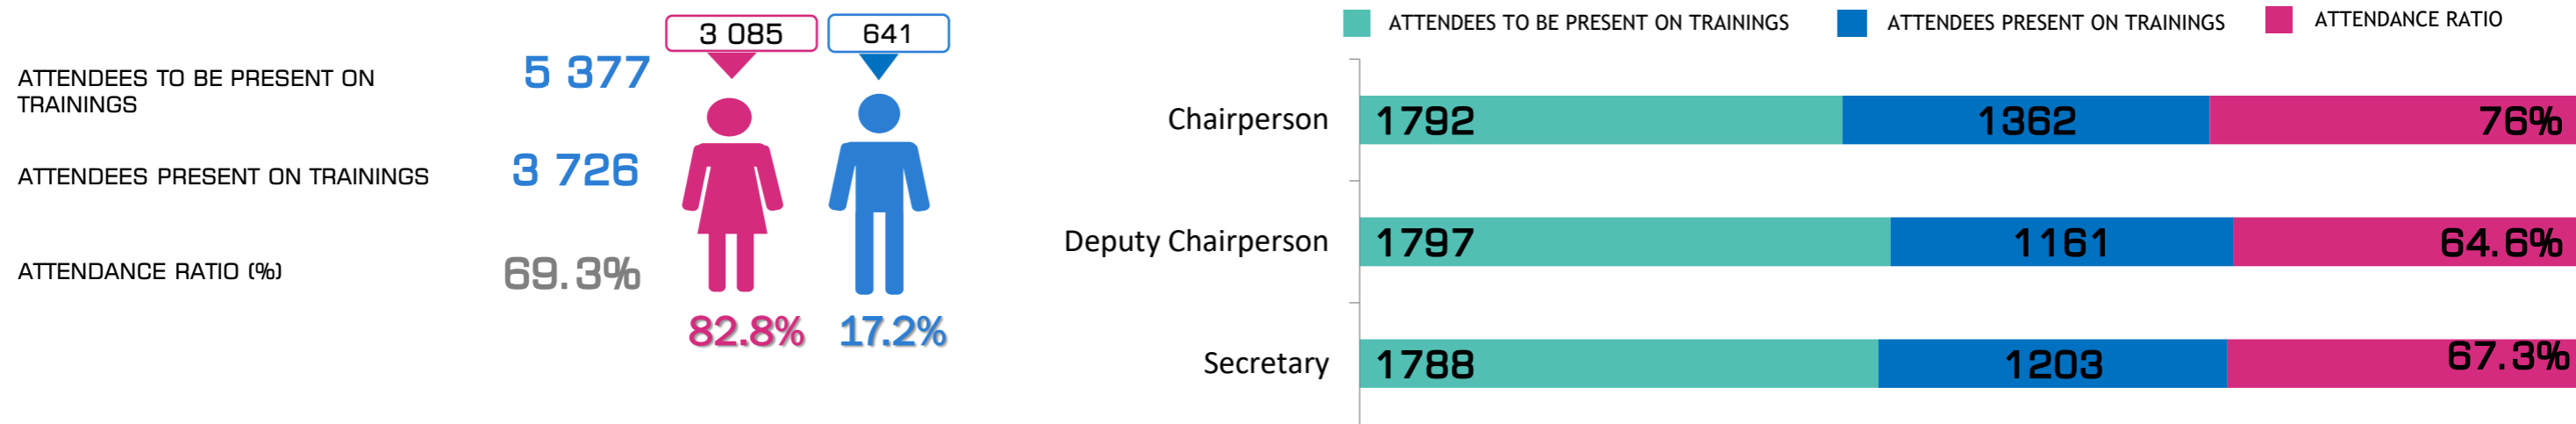

I STAGE OF TRAININGS FOR THE MEMBERS OF PECs
 ATTENDANCE STATISTICS FOR TRAININGS OF 1830 PECs' HEAD OFFICIALS (CHAIRPERSON, DEPUTY CHAIRPERSON, SECRETARY)
 BASED ON DATA RETRIEVED DURING THE TRAININGS