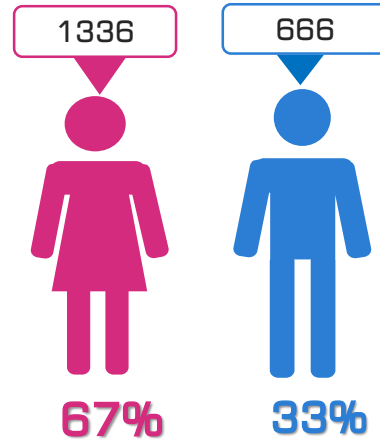

ATTENDANCE STATISTICS OF PRECINCT ELECTION COMMISSIONS' MEMBERS AT THE IV STAGE OF TRAININGS
TRAININGS FOR THE PRECINCT ELECTION COMMISSIONS, WHERE POLLING IS CONDUCTED WITHOUT USING ELECTRONIC TECHNOLOGIES
TARGET AUDIENCE: PRECINCT ELECTION COMMISSIONS' HEAD OFFICIALS (COMMISSION CHAIRPERSON, DEPUTY CHAIRPERSON, COMMISSION SECRETARY)
 BASED ON DATA RETRIEVED DURING THE TRAININGS

ATTENDANCE RATIO IN TERMS OF GENDER

ATTENDEES TO BE PRESENT ON TRAININGS **2304**

ATTENDEES WHO WERE PRESENT ON TRAININGS **2002**

ATTENDANCE RATIO **87%**

ATTENDANCE STATISTICS DUE TO THE HEAD OFFICIALS