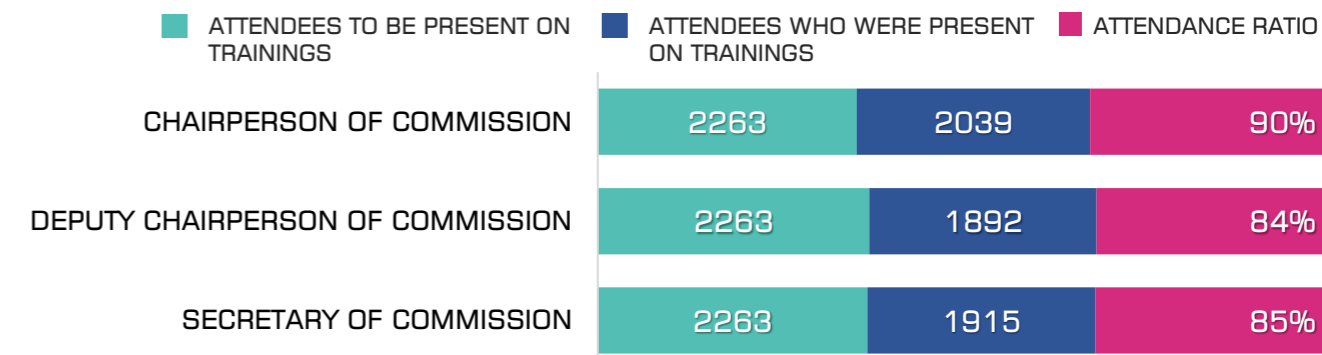

ATTENDANCE RATIO IN TERMS OF GENDER

ATTENDEES TO BE PRESENT ON TRAININGS **6789**

ATTENDEES WHO WERE PRESENT ON TRAININGS **5846**

ATTENDANCE RATIO **86%**

ATTENDANCE STATISTICS DUE TO THE HEAD OFFICIALS

ATTENDANCE STATISTICS ACCORDING TO THE MUNICIPALITIES/REGIONS AT THE I STAGE OF TRAININGS