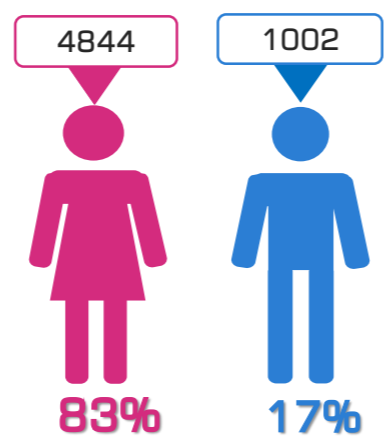

ATTENDANCE STATISTICS OF PRECINCT ELECTION COMMISSIONS' MEMBERS AT THE I STAGE OF TRAININGS
TARGET AUDIENCE: HEAD OFFICIALS OF PRECINCT ELECTION COMMISSIONS (COMMISSION CHAIRPERSON, DEPUTY CHAIRPERSON, COMMISSION SECRETARY)
WHERE POLLING IS CONDUCTED USING ELECTRONIC TECHNOLOGIES
 BASED ON DATA RETRIEVED DURING THE TRAININGS

ATTENDANCE RATIO IN TERMS OF GENDER

ATTENDEES TO BE PRESENT ON TRAININGS **6789**

ATTENDEES WHO WERE PRESENT ON TRAININGS **5846**

ATTENDANCE RATIO **86%**

ATTENDANCE STATISTICS DUE TO THE HEAD OFFICIALS

ATTENDANCE STATISTICS ACCORDING TO THE MUNICIPALITIES/REGIONS AT THE I STAGE OF TRAININGS