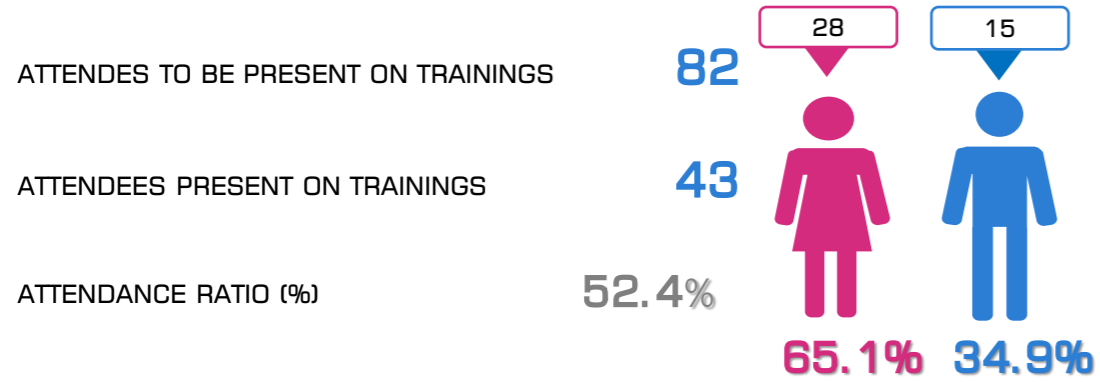

ATTENDANCE STATISTICS ON TRAININGS FOR THE MEMBERS OF SPECIAL GROUPS ESTABLISHED FOR 8 PECS WITHIN PENITENTIARY FACILITIES

BASED ON DATA RETRIEVED DURING THE TRAININGS

ATTENDANCE STATISTICS ON THE TRAINING AS OF MUNICIPALITIES/REGIONS